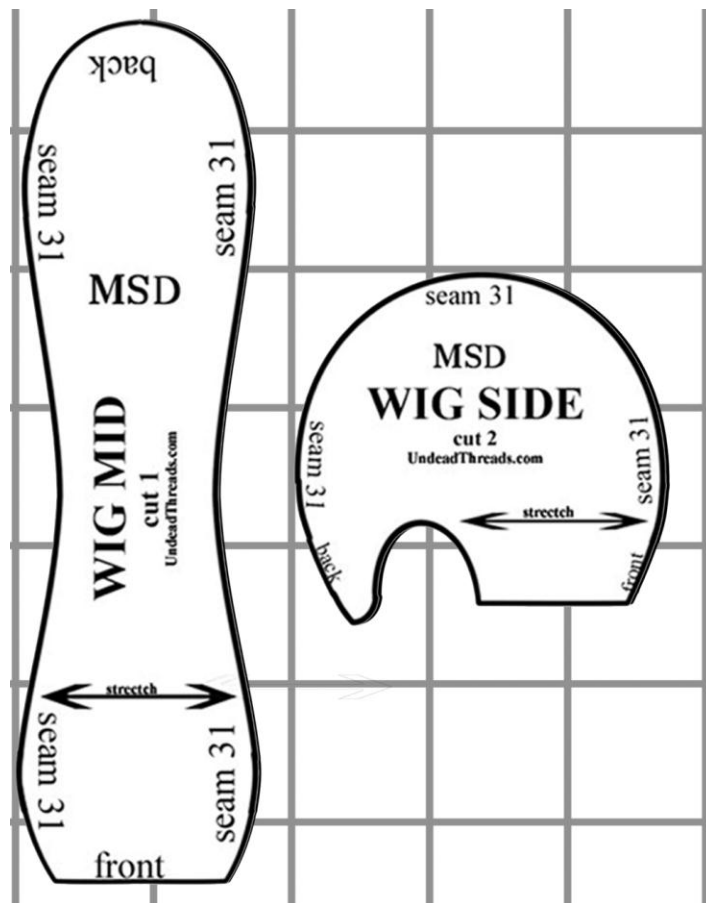

Fur Wig

Fits MSD

Visit www.UndeadThreads.org for directions. And more free *Super Dollfie size patterns.

Print page 2 for pattern

* Dollfie , SD and MSD are a registered trademarks of VOLKS US and is used here as a size reference only.